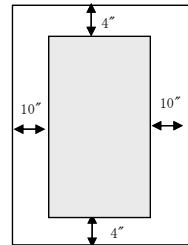

# Sony Professional Plasma, LCD and Solutions Cut-Sheet

Rev 03/18/2005

	FWD-32LX1	FWD-42LX1	FWD-50PX1	PFM-42V1	PFM-42X1	FWD-42PV1
	32" LCD	42" LCd	50" Plasma	42" WVGA Plasma	42" XGA Plasma	42" WVGA Plasma
Dimensions (in) (WHD)	31.6 x 19.4 x 4.4	40.6 x 24.3 x 4.9	49.4 x 29.6 x 4.4	40.7 x 24.9 x 3.3	40.7 x 24.9 x 4.1	40.7 x 24.9 x 4.8
Dimensions with Speakers(in) (WH)	38.9 x 19.4 x 4.4	48.1 x 24.3 x 4.9	56.3 x 29.6 x 4.4	48.4 x 24.9 x 3.3	48.4 x 24.9 x 4.1	48.1 x 24.9 x 4.8
Weight	38.5 lbs	62.7 lbs	94.6 lbs	59.4 lbs	65.4 lbs	63.8 lbs
Power Consumption (Typical)	220W	290W	440W	360W	400W	260W
Carton Dimensions (WHD)	38.6 x 25.7 x 14.4	47.6 x 31.5 x 14.4	54 x 37.5 x 18	45.5 x 29.75 x 15	45.5 x 29.75 x 15	45.5 x 29.75 x 15
Shipping Weight	50.16 lbs	80.3 lbs	112.6 lbs	84.6 lbs	90.6 lbs	81.6 lbs

	EBS-N100	EBS-N200	EBS-SP10	BKM-FW31
	Network Mgnt	Network Streaming	Tuner / Hospitality	Network Mgnt
Dimensions (in) (WHD)	4.2 x 1.3 x 4.1	7.0 x 2.0 x 7.0	7.3 x 0.96 x 4.18	5.38 x 1.19 x 3.623
Weight	0.82 lbs	2.0 lbs	0.8 lbs	4 oz
Power Consumption	2.0 W	20.0 W	5.8 W	1.0 W

**Minimum spacing between the edges of the unit and other walls using the optional SPM-TR1/C**

**Minimum spacing between the edges of the unit and other walls using an optional wall mount**

Horizontal Display