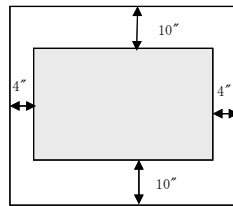

# Sony Professional Plasma, LCD and Solutions Cut-Sheet

Rev 03/18/2005

	FWD-32LX1	FWD-42LX1	FWD-50PX1	PFM-42V1	PFM-42X1	FWD-42PV1
	32" LCD	42" LCd	50" Plasma	42" WVGA Plasma	42" XGA Plasma	42" WVGA Plasma
Dimensions (in) (WHD)	31.6 x 19.4 x 4.4	40.6 x 24.3 x 4.9	49.4 x 29.6 x 4.4	40.7 x 24.9 x 3.3	40.7 x 24.9 x 4.1	40.7 x 24.9 x 4.8
Dimensions with Speakers(in) (WH)	38.9 x 19.4 x 4.4	48.1 x 24.3 x 4.9	56.3 x 29.6 x 4.4	48.4 x 24.9 x 3.3	48.4 x 24.9 x 4.1	48.1 x 24.9 x 4.8
Weight	38.5 lbs	62.7 lbs	94.6 lbs	59.4 lbs	65.4 lbs	63.8 lbs
Power Consumption (Typical)	220W	290W	440W	360W	400W	260W
Carton Dimensions (WHD)	38.6 x 25.7 x 14.4	47.6 x 31.5 x 14.4	54 x 37.5 x 18	45.5 x 29.75 x 15	45.5 x 29.75 x 15	45.5 x 29.75 x 15
Shipping Weight	50.16 lbs	80.3 lbs	112.6 lbs	84.6 lbs	90.6 lbs	81.6 lbs

	EBS-N100	EBS-N200	EBS-SP10	BKM-FW31
	Network Mgnt	Network Streaming	Tuner / Hospitality	Network Mgnt
Dimensions (in) (WHD)	4.2 x 1.3 x 4.1	7.0 x 2.0 x 7.0	7.3 x 0.96 x 4.18	5.38 x 1.19 x 3.623
Weight	0.82 lbs	2.0 lbs	0.8 lbs	4 oz
Power Consumption	2.0 W	20.0 W	5.8 W	1.0 W

**Minimum spacing between the edges of the unit and other walls using the optional SPM-TR1/C**

**Minimum spacing between the edges of the unit and other walls using an optional wall mount**

Horizontal Display