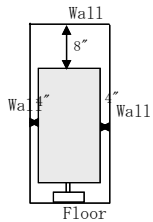

# Sony Professional Plasma, LCD and Solutions Cut-Sheet

Rev 03/18/2005

	FWD-32LX1	FWD-42LX1	FWD-50PX1	PFM-42V1	PFM-42X1	FWD-42PV1
	32" LCD	42" LCd	50" Plasma	42" WVGA Plasma	42" XGA Plasma	42" WVGA Plasma
Dimensions (in) (WHD)	31.6 x 19.4 x 4.4	40.6 x 24.3 x 4.9	49.4 x 29.6 x 4.4	40.7 x 24.9 x 3.3	40.7 x 24.9 x 4.1	40.7 x 24.9 x 4.8
Dimensions with Speakers(in) (WH)	38.9 x 19.4 x 4.4	48.1 x 24.3 x 4.9	56.3 x 29.6 x 4.4	48.4 x 24.9 x 3.3	48.4 x 24.9 x 4.1	48.1 x 24.9 x 4.8
Weight	38.5 lbs	62.7 lbs	94.6 lbs	59.4 lbs	65.4 lbs	63.8 lbs
Power Consumption (Typical)	220W	290W	440W	360W	400W	260W
Carton Dimensions (WHD)	38.6 x 25.7 x 14.4	47.6 x 31.5 x 14.4	54 x 37.5 x 18	45.5 x 29.75 x 15	45.5 x 29.75 x 15	45.5 x 29.75 x 15
Shipping Weight	50.16 lbs	80.3 lbs	112.6 lbs	84.6 lbs	90.6 lbs	81.6 lbs

	EBS-N100	EBS-N200	EBS-SP10	BKM-FW31
	Network Mgnt	Network Streaming	Tuner / Hospitality	Network Mgnt
Dimensions (in) (WHD)	4.2 x 1.3 x 4.1	7.0 x 2.0 x 7.0	7.3 x 0.96 x 4.18	5.38 x 1.19 x 3.623
Weight	0.82 lbs	2.0 lbs	0.8 lbs	4 oz
Power Consumption	2.0 W	20.0 W	5.8 W	1.0 W

**Minimum spacing between the edges of the unit and other walls using the optional SPM-TR1/C**

**Minimum spacing between the edges of the unit and other walls using an optional wall mount**

Horizontal Display